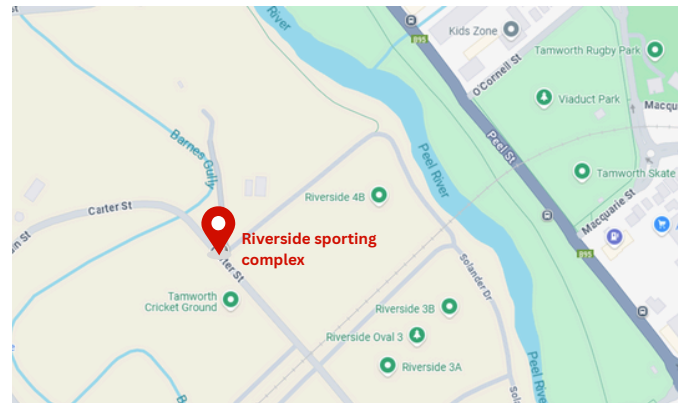

RIVERSIDE SPORTING COMPLEX

THANK YOU TO OUR EVENT PARTNERS