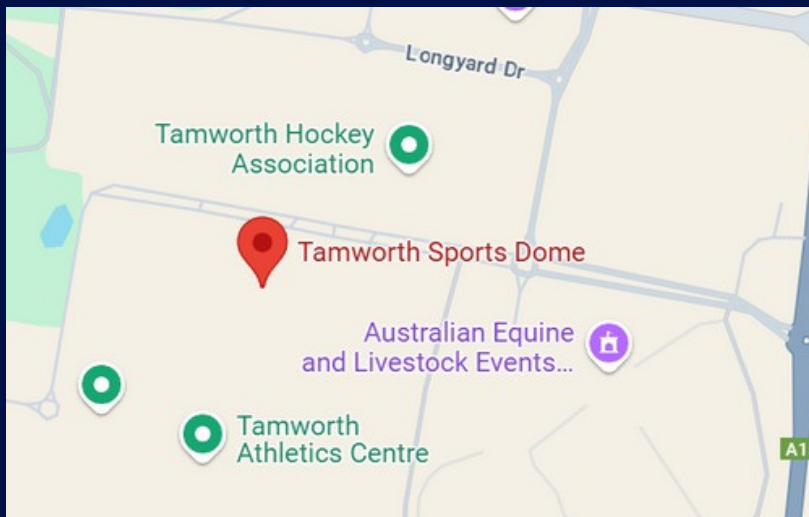

LOCATION

TAMWORTH SPORTS DOME

Your local club

GAMES FORMAT

Timing

Games will be 15 min halves fully timed. 3 min half times and 7 minutes between games.

Round robin format with finals being played on the Sunday.